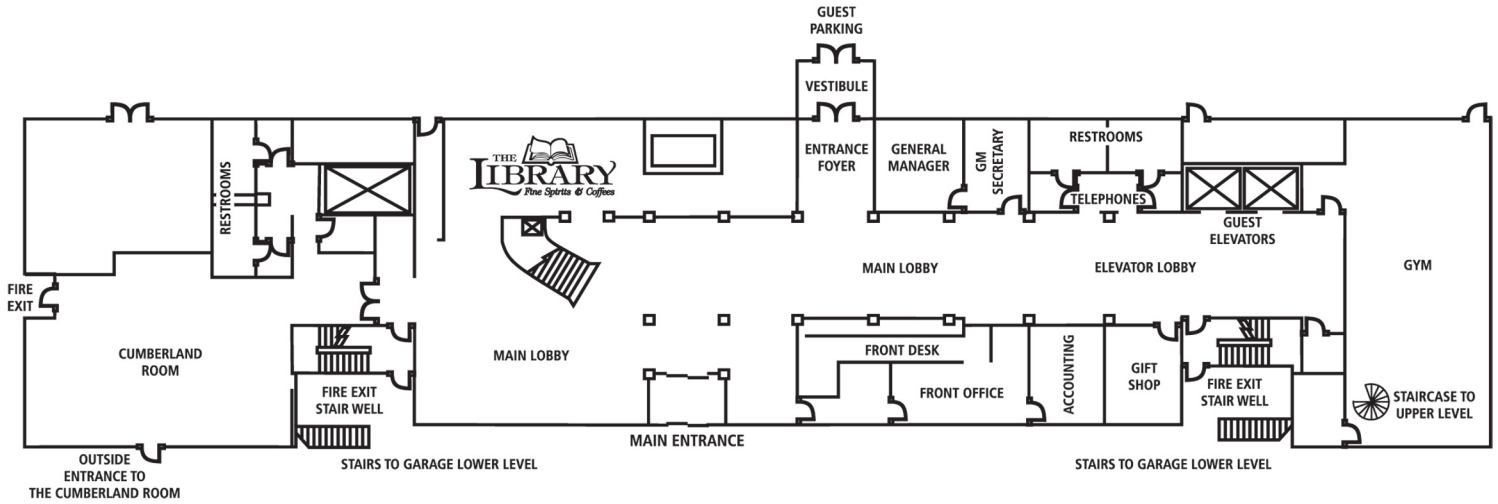

1ST FLOOR

2ND FLOOR

EHM:CP:SH:1001:0506

CROWNE PLAZA®

KNOXVILLE

401 W. Summit Hill Drive, Knoxville, Tennessee 37902

p865 522 2600 f865 541 5995

crownplaza.com