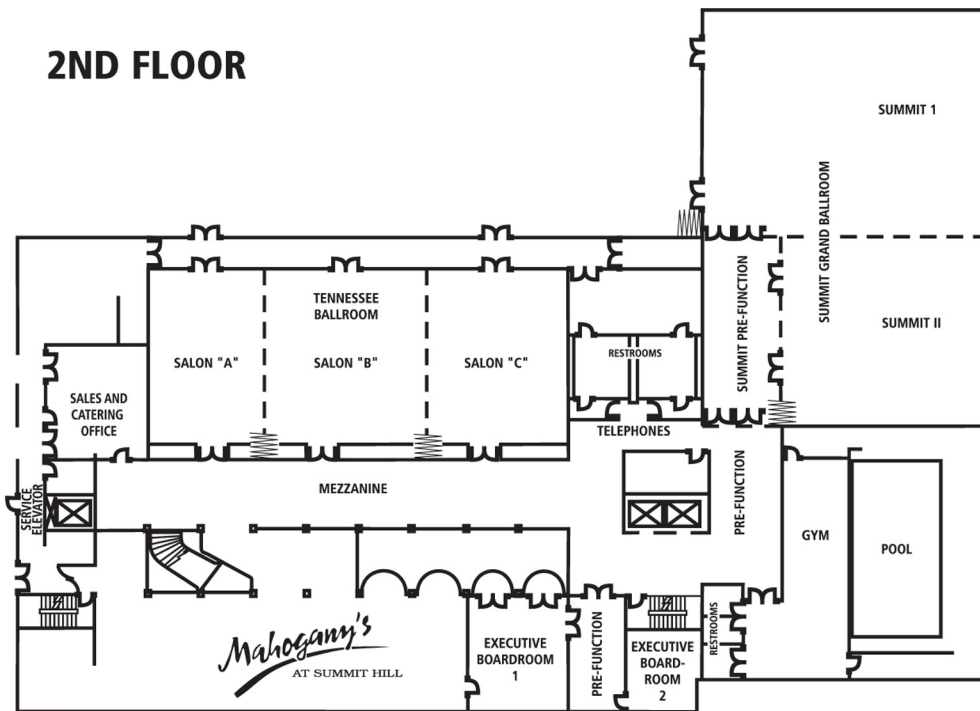

1ST FLOOR

2ND FLOOR

EHM:CP:SH:1001:0506

CROWNE PLAZA®

KNOXVILLE

401 W. Summit Hill Drive, Knoxville, Tennessee 37902

p865 522 2600 f865 541 5995

crownplaza.com